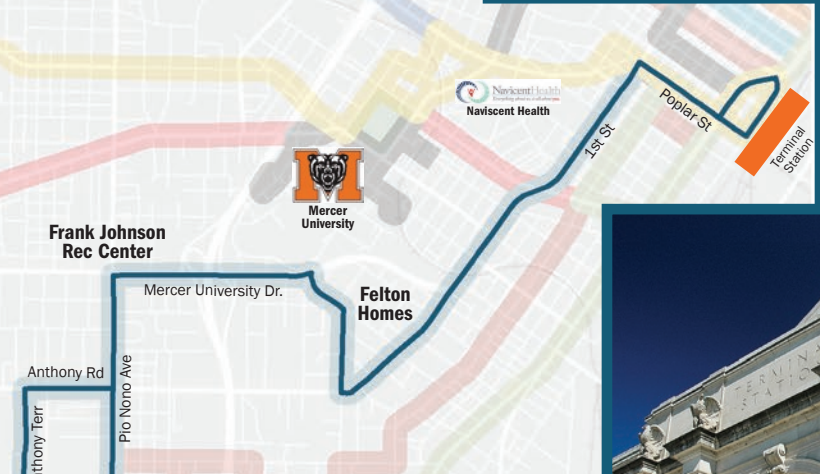

Weekdays & Saturdays Service

Bus Map & Schedule

<< Saturday Schedule inside

Macon - Bibb County Transit Authority

2737 Broadway | Macon Georgia, 31206
(478) 621-7123 | www.mta-mac.com

Saturday Schedule

LEAVE TERMINAL	COLLEGE @ MERCER	CENTRAL GA TECH	MACON MALL	CHAMBER @ EISENHOWER	MACON COLLEGE	CENTRAL GA TECH	COLLEGE @ MERCER	FIRST @ POPLAR	ARRIVE AT TERMINAL
5:50 AM	5:58 AM	****	****	6:15 AM	****	****	6:27 AM	6:35 AM	6:38 AM
6:15 AM	6:25 AM	****	****	6:35 AM	****	****	6:45 AM	6:53 AM	6:56 AM
6:40 AM	6:50 AM	****	****	7:19 AM	7:23 AM	****	7:37 AM	7:50 AM	7:55 AM
7:00 AM	7:10 AM	****	****	7:35 AM	7:40 AM	****	8:06 AM	8:17 AM	8:25 AM
8:00 AM	8:08 AM	****	8:25 AM	8:35 AM	8:40 AM	****	9:10 AM	9:21 AM	9:25 AM
8:30 AM	8:38 AM	****	8:55 AM	9:05 AM	9:10 AM	****	9:40 AM	9:51 AM	9:55 AM
9:30 AM	9:38 AM	****	9:55 AM	10:05 AM	10:10 AM	****	10:40 AM	10:51 AM	10:55 AM
10:00 AM	10:08 AM	****	10:25 AM	10:35 AM	10:40 AM	****	11:10 AM	11:21 AM	11:25 AM
11:00 AM	11:08 AM	****	11:25 AM	11:35 AM	11:40 AM	****	12:10 PM	12:21 PM	12:25 PM
11:30 AM	11:38 AM	****	11:55 AM	12:05 PM	12:10 PM	****	12:40 PM	12:51 PM	12:55 PM
12:30 PM	12:38 PM	****	12:55 PM	1:05 PM	1:10 PM	****	1:40 PM	1:51 PM	1:55 PM
1:00 PM	1:08 PM	****	1:25 PM	1:35 PM	1:40 PM	****	2:10 PM	2:21 PM	2:25 PM
2:00 PM	2:08 PM	****	2:25 PM	2:35 PM	2:40 PM	****	3:10 PM	3:21 PM	3:25 PM
2:30 PM	2:38 PM	****	2:55 PM	3:05 PM	3:10 PM	****	3:40 PM	3:51 PM	3:55 PM
3:30 PM	3:38 PM	****	3:55 PM	4:05 PM	4:10 PM	****	4:40 PM	4:51 PM	4:55 PM
4:00 PM	4:08 PM	****	4:25 PM	4:35 PM	4:40 PM	****	5:10 PM	5:21 PM	5:25 PM
5:30 PM	5:38 PM	****	5:48 PM	6:00 PM	6:10 PM	****	6:30 PM	6:45 PM	6:55 PM

Downtown Bus Routes Leading To & From the Terminal Station

Esri, HERE, DeLorme, MapmyIndia, ©OpenStreetMap contributors, and the GIS user community