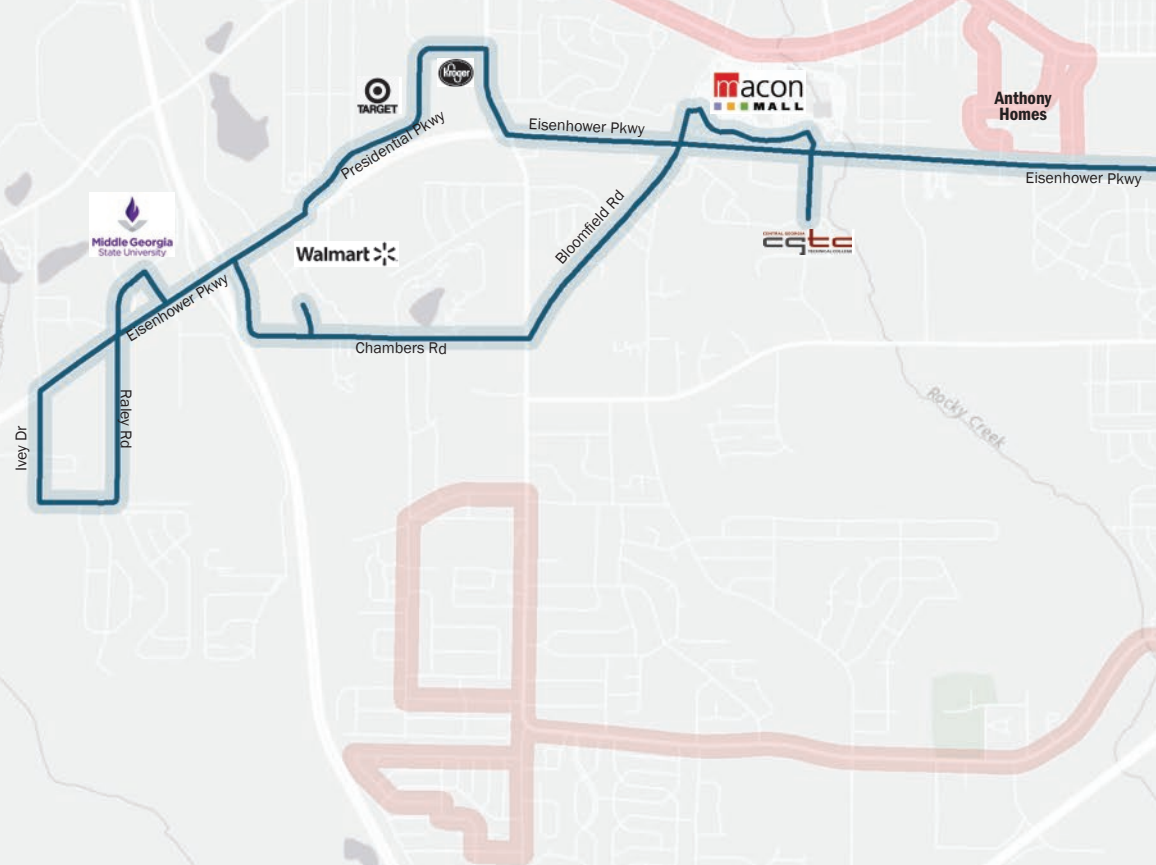

Hours - 6:00am - 9:00pm

Paratransit: (478) 621-7116

Hours - 8:00am - 5:00pm

Macon Mall Macon College

Including stops at:

- Navicent Health/Med Ctr
- Felton Homes
- Mercer University
- Frank Johnson Rec Ctr
- Anthony Homes
- Macon Mall
- Presidential Pkwy Kroger/Target
- Walmart
- Goodwill
- Middle Ga State University
- Central Ga Tech

Downtown Bus Routes Leading To & From the Terminal Station

Terminal Station

Esri, HERE, DeLorme, MapmyIndia, ©OpenStreetMap contributors, and the GIS user community