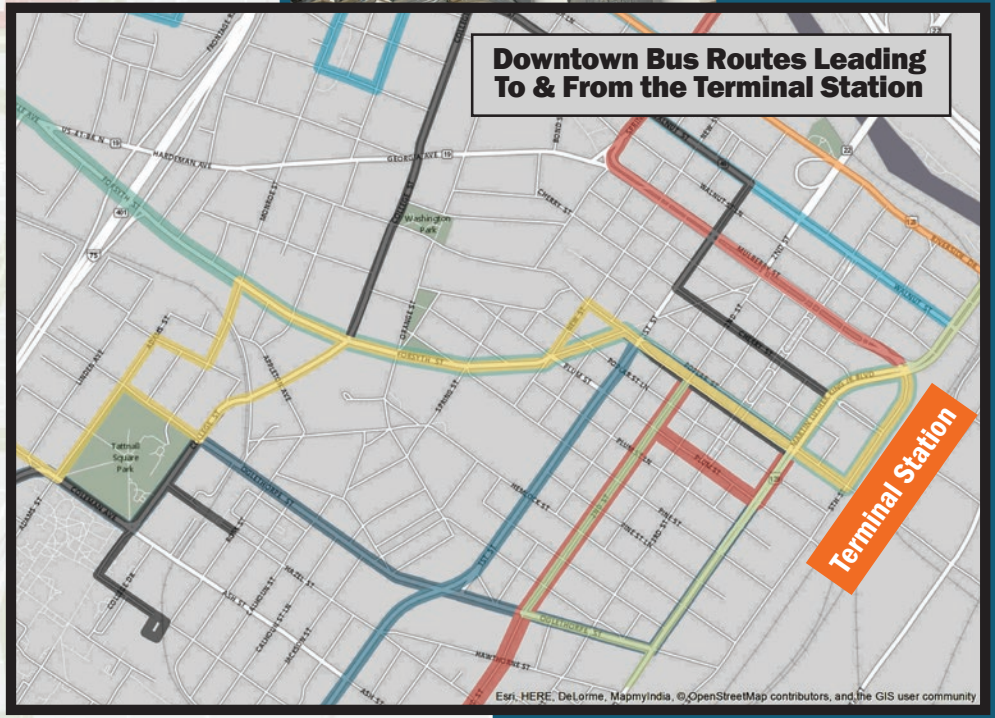

Weekdays & Saturdays Service

Bus Map & Schedule

<< Saturday Schedule inside

Macon - Bibb County Transit Authority

2737 Broadway | Macon Georgia, 31206
(478) 621-7123 | www.mta-mac.com

Saturday Schedule

LEAVE TERMINAL	COLLEGE @ MERCER	CENTRAL GA TECH	MACON MALL	CHAMBER @ EISENHOWER	MACON COLLEGE	CENTRAL GA TECH	COLLEGE @ MERCER	FIRST @ POPLAR	ARRIVE AT TERMINAL
5:50 AM	5:58 AM	****	****	6:15 AM	****	****	6:27 AM	6:35 AM	6:38 AM
6:15 AM	6:25 AM	****	****	6:35 AM	****	****	6:45 AM	6:53 AM	6:56 AM
6:40 AM	6:50 AM	****	****	7:19 AM	7:23 AM	****	7:37 AM	7:50 AM	7:55 AM
7:00 AM	7:10 AM	****	****	7:35 AM	7:40 AM	****	8:06 AM	8:17 AM	8:25 AM
8:00 AM	8:08 AM	****	8:25 AM	8:35 AM	8:40 AM	****	9:10 AM	9:21 AM	9:25 AM
8:30 AM	8:38 AM	****	8:55 AM	9:05 AM	9:10 AM	****	9:40 AM	9:51 AM	9:55 AM
9:30 AM	9:38 AM	****	9:55 AM	10:05 AM	10:10 AM	****	10:40 AM	10:51 AM	10:55 AM
10:00 AM	10:08 AM	****	10:25 AM	10:35 AM	10:40 AM	****	11:10 AM	11:21 AM	11:25 AM
11:00 AM	11:08 AM	****	11:25 AM	11:35 AM	11:40 AM	****	12:10 PM	12:21 PM	12:25 PM
11:30 AM	11:38 AM	****	11:55 AM	12:05 PM	12:10 PM	****	12:40 PM	12:51 PM	12:55 PM
12:30 PM	12:38 PM	****	12:55 PM	1:05 PM	1:10 PM	****	1:40 PM	1:51 PM	1:55 PM
1:00 PM	1:08 PM	****	1:25 PM	1:35 PM	1:40 PM	****	2:10 PM	2:21 PM	2:25 PM
2:00 PM	2:08 PM	****	2:25 PM	2:35 PM	2:40 PM	****	3:10 PM	3:21 PM	3:25 PM
2:30 PM	2:38 PM	****	2:55 PM	3:05 PM	3:10 PM	****	3:40 PM	3:51 PM	3:55 PM
3:30 PM	3:38 PM	****	3:55 PM	4:05 PM	4:10 PM	****	4:40 PM	4:51 PM	4:55 PM
4:00 PM	4:08 PM	****	4:25 PM	4:35 PM	4:40 PM	****	5:10 PM	5:21 PM	5:25 PM
5:30 PM	5:38 PM	****	5:48 PM	6:00 PM	6:10 PM	****	6:30 PM	6:45 PM	6:55 PM

Downtown Bus Routes Leading To & From the Terminal Station

Esri, HERE, DeLorme, MapmyIndia, ©OpenStreetMap contributors, and the GIS user community