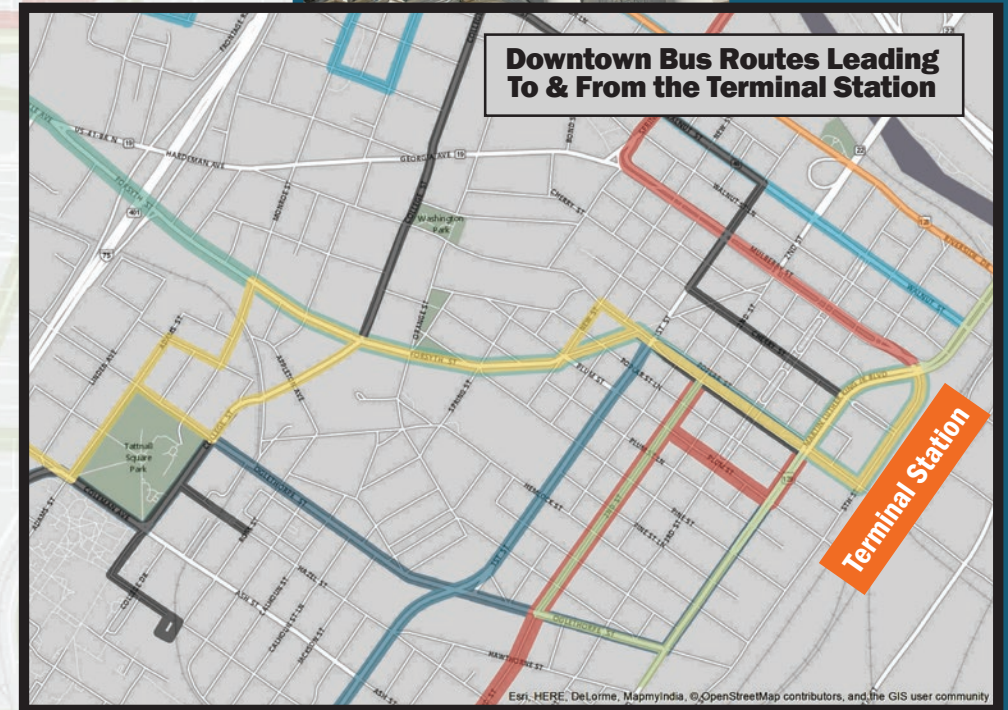

Weekdays & Saturdays Service

Bus Map & Schedule

<< Saturday Schedule inside

Macon - Bibb County Transit Authority

2737 Broadway | Macon Georgia, 31206
(478) 621-7123 | www.mta-mac.com

Saturday Schedule

LEAVE TERMINAL	COLLEGE @ MERCER	CENTRAL GA TECH	MACON MALL	CHAMBER @ EISENHOWER	MIDDLE GA STATE UNIVERSITY	CENTRAL GA TECH	COLLEGE @ MERCER	FIRST @ POPLAR	ARRIVE AT TERMINAL
5:50 AM	5:58 AM	****	****	6:15 AM	****	****	6:27 AM	6:35 AM	6:38 AM
6:15 AM	6:25 AM	****	****	6:35 AM	****	****	6:45 AM	6:53 AM	6:56 AM
6:40 AM	6:50 AM	****	****	7:19 AM	7:23 AM	****	7:37 AM	7:50 AM	7:55 AM
7:00 AM	7:10 AM	****	****	7:35 AM	7:40 AM	****	8:06 AM	8:17 AM	8:25 AM
8:00 AM	8:08 AM	****	8:25 AM	8:35 AM	8:40 AM	****	9:10 AM	9:21 AM	9:25 AM
8:30 AM	8:38 AM	****	8:55 AM	9:05 AM	9:10 AM	****	9:40 AM	9:51 AM	9:55 AM
9:30 AM	9:38 AM	****	9:55 AM	10:05 AM	10:10 AM	****	10:40 AM	10:51 AM	10:55 AM
10:00 AM	10:08 AM	****	10:25 AM	10:35 AM	10:40 AM	****	11:10 AM	11:21 AM	11:25 AM
11:00 AM	11:08 AM	****	11:25 AM	11:35 AM	11:40 AM	****	12:10 PM	12:21 PM	12:25 PM
11:30 AM	11:38 AM	****	11:55 AM	12:05 PM	12:10 PM	****	12:40 PM	12:51 PM	12:55 PM
12:30 PM	12:38 PM	****	12:55 PM	1:05 PM	1:10 PM	****	1:40 PM	1:51 PM	1:55 PM
1:00 PM	1:08 PM	****	1:25 PM	1:35 PM	1:40 PM	****	2:10 PM	2:21 PM	2:25 PM
2:00 PM	2:08 PM	****	2:25 PM	2:35 PM	2:40 PM	****	3:10 PM	3:21 PM	3:25 PM
2:30 PM	2:38 PM	****	2:55 PM	3:05 PM	3:10 PM	****	3:40 PM	3:51 PM	3:55 PM
3:30 PM	3:38 PM	****	3:55 PM	4:05 PM	4:10 PM	****	4:40 PM	4:51 PM	4:55 PM
4:00 PM	4:08 PM	****	4:25 PM	4:35 PM	4:40 PM	****	5:10 PM	5:21 PM	5:25 PM
5:30 PM	5:38 PM	****	5:48 PM	6:00 PM	6:10 PM	****	6:30 PM	6:45 PM	6:55 PM

Downtown Bus Routes Leading To & From the Terminal Station

Terminal Station

Esri, HERE, DeLorme, MapmyIndia, ©OpenStreetMap contributors, and the GIS user community