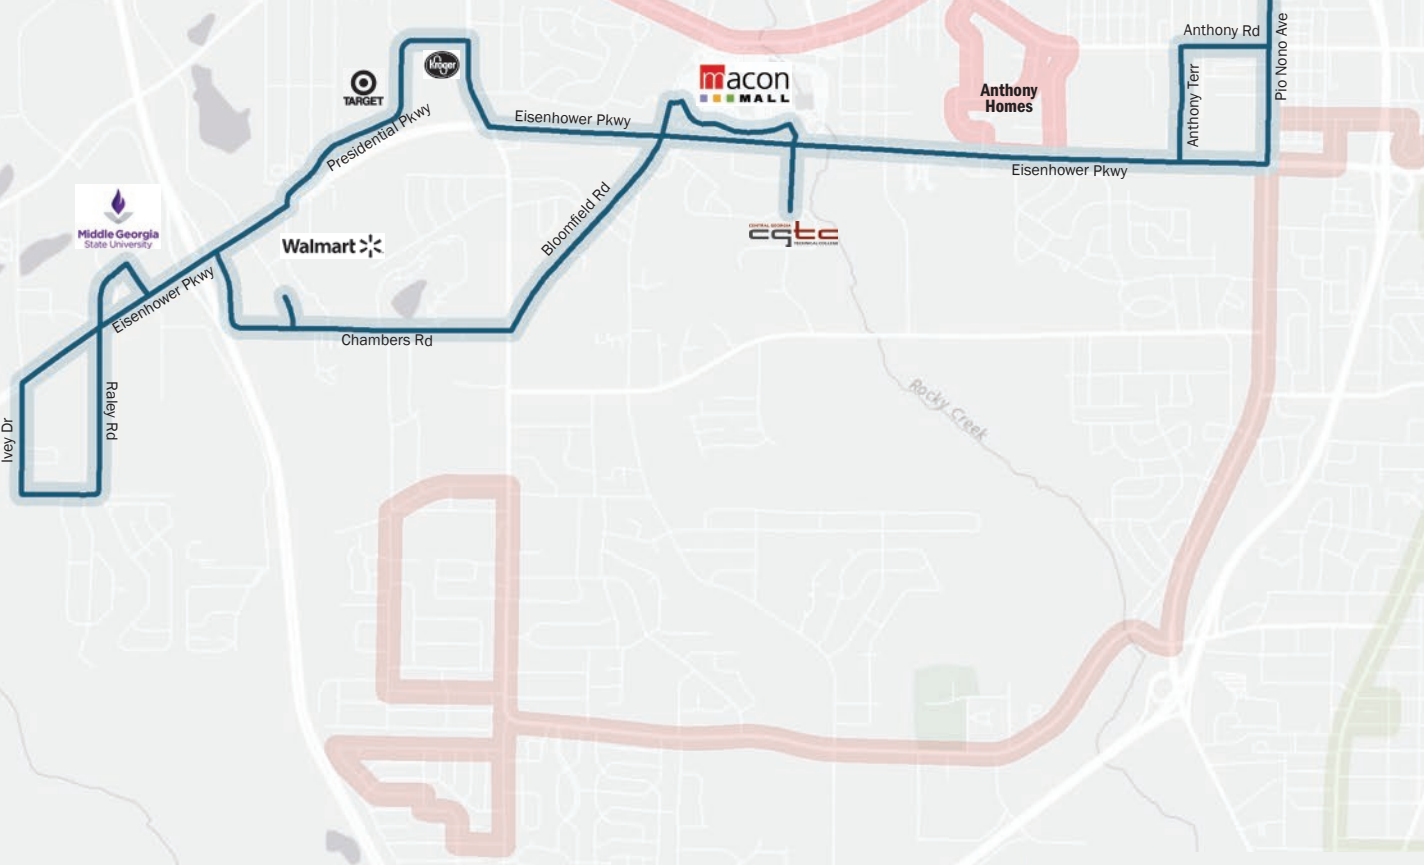

Weekdays & Saturdays Service

Bus Map & Schedule

<< Saturday Schedule inside

Macon - Bibb County Transit Authority

2737 Broadway | Macon Georgia, 31206
(478) 621-7123 | www.mta-mac.com

Saturday Schedule

LEAVE TERMINAL	COLLEGE @ MERCER	CENTRAL GA TECH	MACON MALL	CHAMBER @ EISENHOWER	MACON COLLEGE	CENTRAL GA TECH	COLLEGE @ MERCER	FIRST @ POPLAR	ARRIVE AT TERMINAL
5:50 AM	5:58 AM	****	****	6:15 AM	****	****	6:27 AM	6:35 AM	6:38 AM
6:15 AM	6:25 AM	****	****	6:35 AM	****	****	6:45 AM	6:53 AM	6:56 AM
6:40 AM	6:50 AM	****	****	7:19 AM	7:23 AM	****	7:37 AM	7:50 AM	7:55 AM
7:00 AM	7:10 AM	****	****	7:35 AM	7:40 AM	****	8:06 AM	8:17 AM	8:25 AM
8:00 AM	8:08 AM	****	8:25 AM	8:35 AM	8:40 AM	****	9:10 AM	9:21 AM	9:25 AM
8:30 AM	8:38 AM	****	8:55 AM	9:05 AM	9:10 AM	****	9:40 AM	9:51 AM	9:55 AM
9:30 AM	9:38 AM	****	9:55 AM	10:05 AM	10:10 AM	****	10:40 AM	10:51 AM	10:55 AM
10:00 AM	10:08 AM	****	10:25 AM	10:35 AM	10:40 AM	****	11:10 AM	11:21 AM	11:25 AM
11:00 AM	11:08 AM	****	11:25 AM	11:35 AM	11:40 AM	****	12:10 PM	12:21 PM	12:25 PM
11:30 AM	11:38 AM	****	11:55 AM	12:05 PM	12:10 PM	****	12:40 PM	12:51 PM	12:55 PM
12:30 PM	12:38 PM	****	12:55 PM	1:05 PM	1:10 PM	****	1:40 PM	1:51 PM	1:55 PM
1:00 PM	1:08 PM	****	1:25 PM	1:35 PM	1:40 PM	****	2:10 PM	2:21 PM	2:25 PM
2:00 PM	2:08 PM	****	2:25 PM	2:35 PM	2:40 PM	****	3:10 PM	3:21 PM	3:25 PM
2:30 PM	2:38 PM	****	2:55 PM	3:05 PM	3:10 PM	****	3:40 PM	3:51 PM	3:55 PM
3:30 PM	3:38 PM	****	3:55 PM	4:05 PM	4:10 PM	****	4:40 PM	4:51 PM	4:55 PM
4:00 PM	4:08 PM	****	4:25 PM	4:35 PM	4:40 PM	****	5:10 PM	5:21 PM	5:25 PM
5:30 PM	5:38 PM	****	5:48 PM	6:00 PM	6:10 PM	****	6:30 PM	6:45 PM	6:55 PM

Downtown Bus Routes Leading To & From the Terminal Station

Esri, HERE, DeLorme, MapmyIndia, ©OpenStreetMap contributors, and the GIS user community