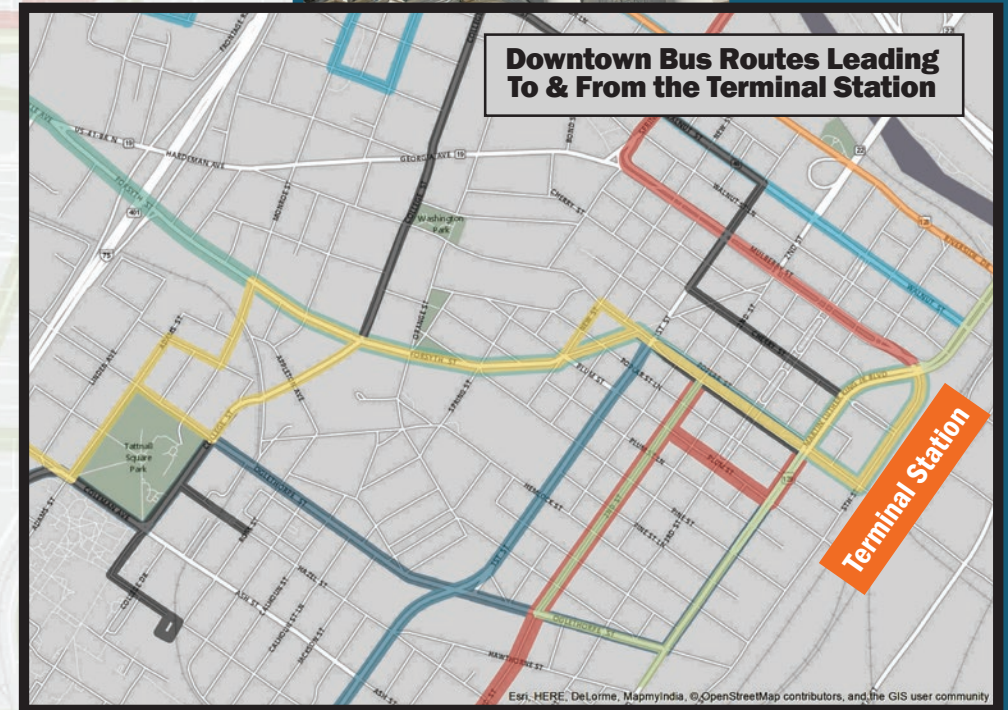

Hours - 6:00am - 9:00pm

Paratransit: (478) 621-7116

Hours - 8:00am - 5:00pm

**Macon Mall
Macon College**

Including stops at:

- Navicent Health/Med Ctr
- Felton Homes
- Mercer University
- Frank Johnson Rec Ctr
- Anthony Homes
- Macon Mall
- Presidential Pkwy Kroger/Target
- Walmart
- Goodwill
- Middle Ga State University
- Central Ga Tech

LEAVE TERMINAL	COLLEGE @ MERCER	CENTRAL GA TECH	MACON MALL	CHAMBER @ EISENHOWER	MIDDLE GA STATE UNIVERSITY	CENTRAL GA TECH	COLLEGE @ MERCER	FIRST @ POPLAR	ARRIVE AT TERMINAL
5:50 AM	5:58 AM	****	****	6:15 AM	****	****	6:27 AM	6:35 AM	6:38 AM
6:15 AM	6:25 AM	****	****	6:35 AM	****	****	6:45 AM	6:53 AM	6:56 AM
6:40 AM	6:50 AM	****	****	7:19 AM	7:23 AM	****	7:37 AM	7:50 AM	7:55 AM
7:00 AM	7:10 AM	****	****	7:35 AM	7:40 AM	****	8:06 AM	8:17 AM	8:25 AM
8:00 AM	8:08 AM	****	8:25 AM	8:35 AM	8:40 AM	****	9:10 AM	9:21 AM	9:25 AM
8:30 AM	8:38 AM	****	8:55 AM	9:05 AM	9:10 AM	****	9:40 AM	9:51 AM	9:55 AM
9:30 AM	9:38 AM	****	9:55 AM	10:05 AM	10:10 AM	****	10:40 AM	10:51 AM	10:55 AM
10:00 AM	10:08 AM	****	10:25 AM	10:35 AM	10:40 AM	****	11:10 AM	11:21 AM	11:25 AM
11:00 AM	11:08 AM	****	11:25 AM	11:35 AM	11:40 AM	****	12:10 PM	12:21 PM	12:25 PM
11:30 AM	11:38 AM	****	11:55 AM	12:05 PM	12:10 PM	****	12:40 PM	12:51 PM	12:55 PM
12:30 PM	12:38 PM	****	12:55 PM	1:05 PM	1:10 PM	****	1:40 PM	1:51 PM	1:55 PM
1:00 PM	1:08 PM	****	1:25 PM	1:35 PM	1:40 PM	****	2:10 PM	2:21 PM	2:25 PM
2:00 PM	2:08 PM	****	2:25 PM	2:35 PM	2:40 PM	****	3:10 PM	3:21 PM	3:25 PM
2:30 PM	2:38 PM	****	2:55 PM	3:05 PM	3:10 PM	****	3:40 PM	3:51 PM	3:55 PM
3:30 PM	3:38 PM	****	3:55 PM	4:05 PM	4:10 PM	****	4:40 PM	4:51 PM	4:55 PM
4:00 PM	4:08 PM	****	4:25 PM	4:35 PM	4:40 PM	****	5:10 PM	5:21 PM	5:25 PM
5:30 PM	5:38 PM	****	5:48 PM	6:00 PM	6:10 PM	****	6:30 PM	6:45 PM	6:55 PM

Downtown Bus Routes Leading To & From the Terminal Station

Esri, HERE, DeLorme, MapmyIndia, ©OpenStreetMap contributors, and the GIS user community