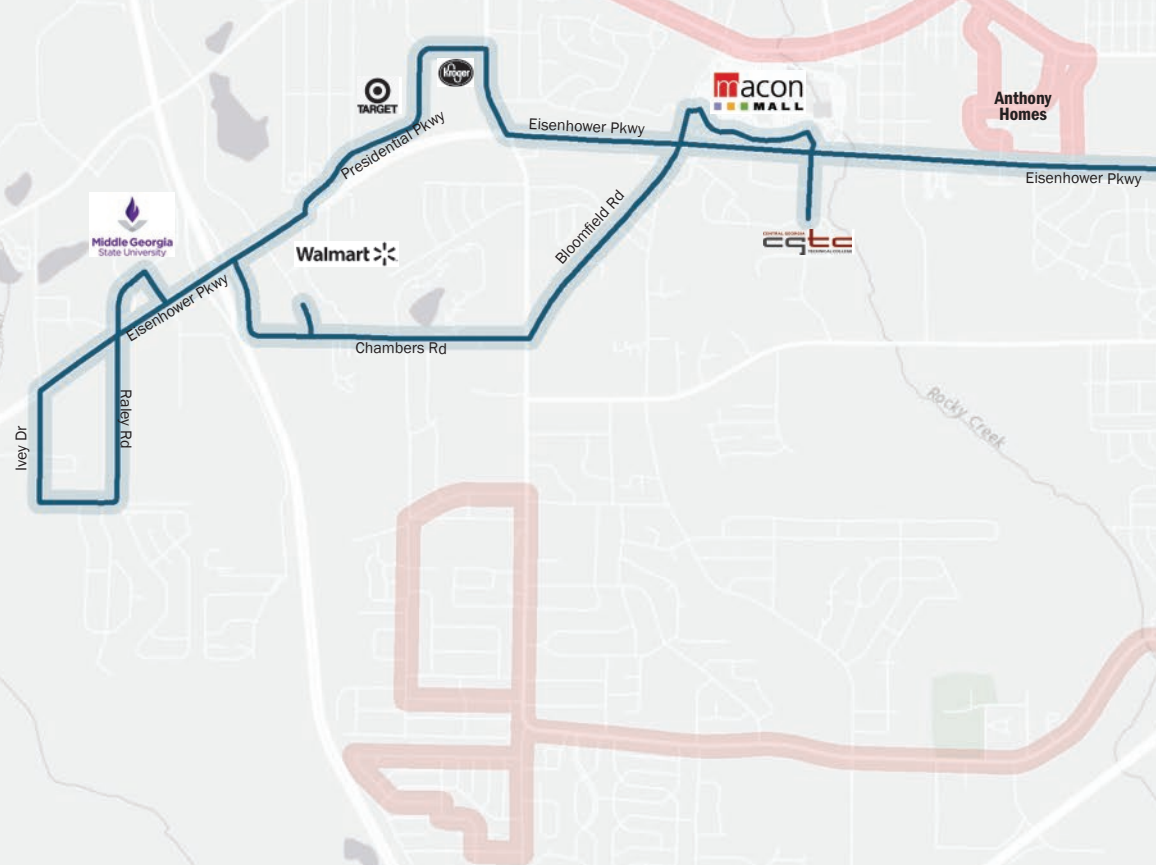

Hours - 6:00am - 9:00pm

Paratransit: (478) 621-7116

Hours - 8:00am - 5:00pm

**Macon Mall
Macon College**

Including stops at:

- Navicent Health/Med Ctr
- Felton Homes
- Mercer University
- Frank Johnson Rec Ctr
- Anthony Homes
- Macon Mall
- Presidential Pkwy Kroger/Target
- Walmart
- Goodwill
- Middle Ga State University
- Central Ga Tech

LEAVE TERMINAL	COLLEGE @ MERCER	CENTRAL GA TECH	MACON MALL	CHAMBER @ EISENHOWER	MIDDLE GA STATE UNIVERSITY	CENTRAL GA TECH	COLLEGE @ MERCER	FIRST @ POPLAR	ARRIVE AT TERMINAL
5:50 AM	5:58 AM	****	****	6:15 AM	****	****	6:27 AM	6:35 AM	6:38 AM
6:15 AM	6:25 AM	****	****	6:35 AM	****	****	6:45 AM	6:53 AM	6:56 AM
6:40 AM	6:50 AM	****	****	7:19 AM	7:23 AM	****	7:37 AM	7:50 AM	7:55 AM
7:00 AM	7:10 AM	****	****	7:35 AM	7:40 AM	****	8:06 AM	8:17 AM	8:25 AM
8:00 AM	8:08 AM	****	8:25 AM	8:35 AM	8:40 AM	****	9:10 AM	9:21 AM	9:25 AM
8:30 AM	8:38 AM	****	8:55 AM	9:05 AM	9:10 AM	****	9:40 AM	9:51 AM	9:55 AM
9:30 AM	9:38 AM	****	9:55 AM	10:05 AM	10:10 AM	****	10:40 AM	10:51 AM	10:55 AM
10:00 AM	10:08 AM	****	10:25 AM	10:35 AM	10:40 AM	****	11:10 AM	11:21 AM	11:25 AM
11:00 AM	11:08 AM	****	11:25 AM	11:35 AM	11:40 AM	****	12:10 PM	12:21 PM	12:25 PM
11:30 AM	11:38 AM	****	11:55 AM	12:05 PM	12:10 PM	****	12:40 PM	12:51 PM	12:55 PM
12:30 PM	12:38 PM	****	12:55 PM	1:05 PM	1:10 PM	****	1:40 PM	1:51 PM	1:55 PM
1:00 PM	1:08 PM	****	1:25 PM	1:35 PM	1:40 PM	****	2:10 PM	2:21 PM	2:25 PM
2:00 PM	2:08 PM	****	2:25 PM	2:35 PM	2:40 PM	****	3:10 PM	3:21 PM	3:25 PM
2:30 PM	2:38 PM	****	2:55 PM	3:05 PM	3:10 PM	****	3:40 PM	3:51 PM	3:55 PM
3:30 PM	3:38 PM	****	3:55 PM	4:05 PM	4:10 PM	****	4:40 PM	4:51 PM	4:55 PM
4:00 PM	4:08 PM	****	4:25 PM	4:35 PM	4:40 PM	****	5:10 PM	5:21 PM	5:25 PM
5:30 PM	5:38 PM	****	5:48 PM	6:00 PM	6:10 PM	****	6:30 PM	6:45 PM	6:55 PM

Downtown Bus Routes Leading To & From the Terminal Station

Esri, HERE, DeLorme, MapmyIndia, ©OpenStreetMap contributors, and the GIS user community