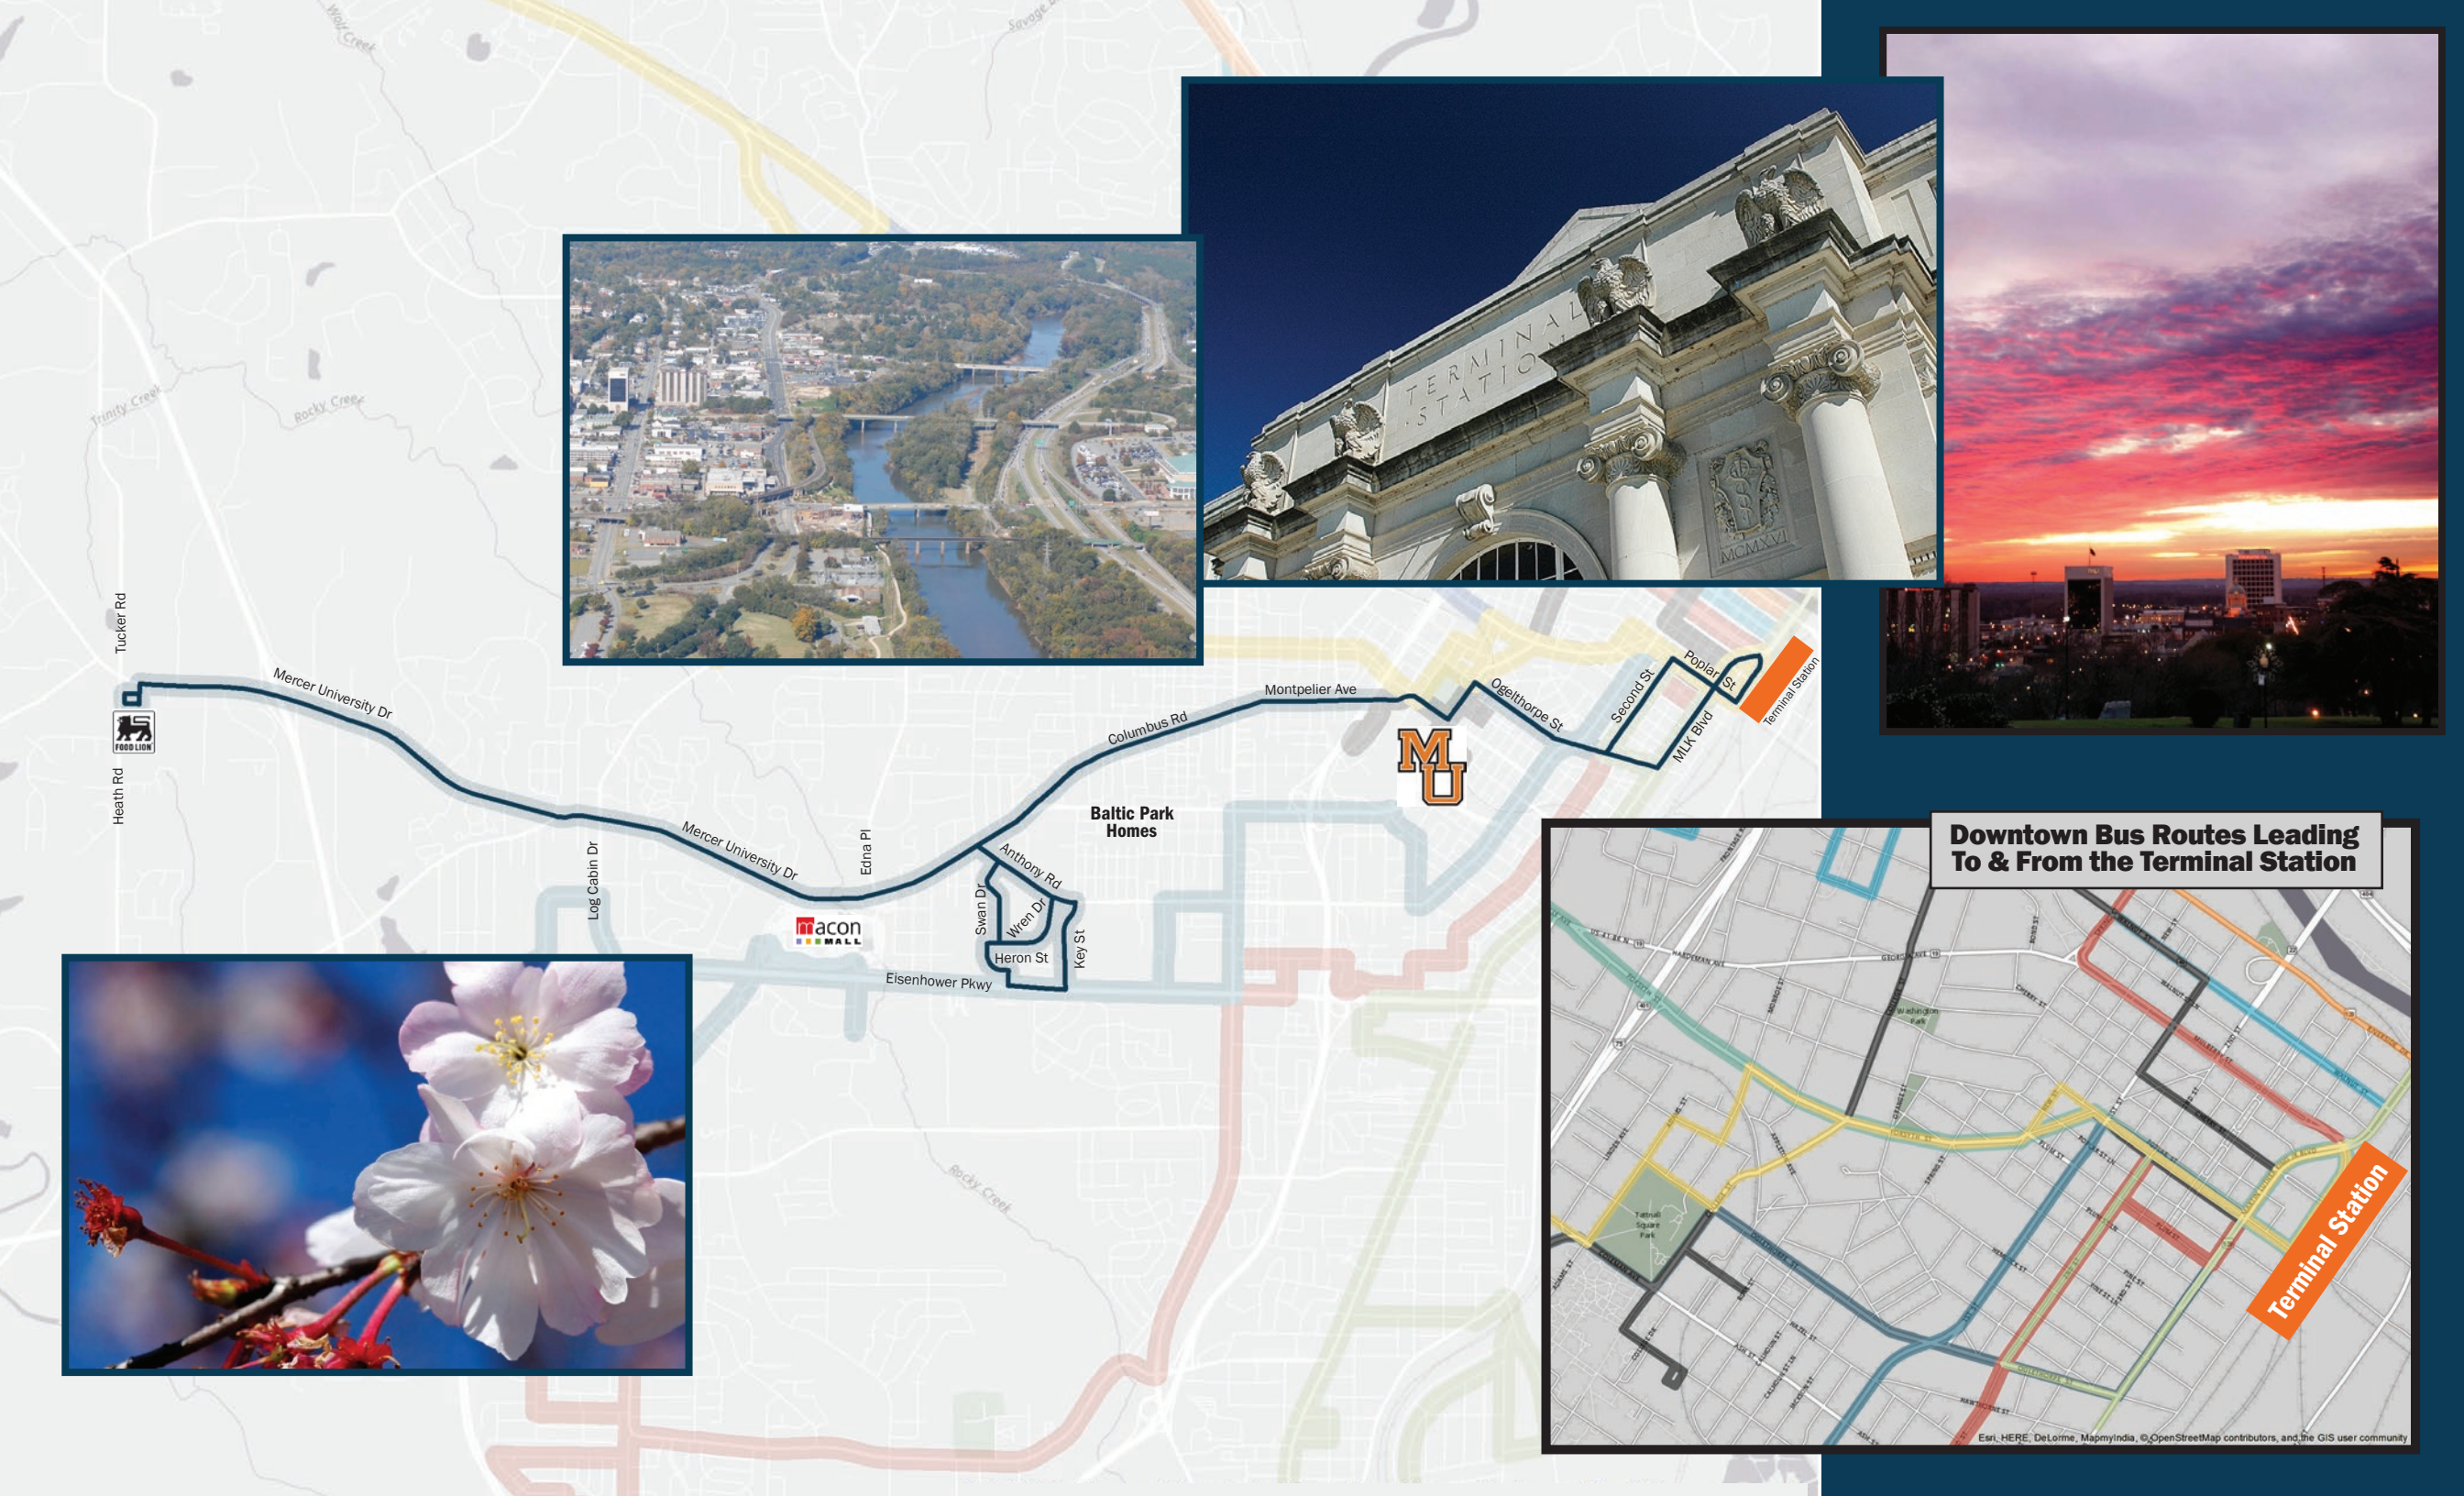

Downtown Bus Routes Leading To & From the Terminal Station