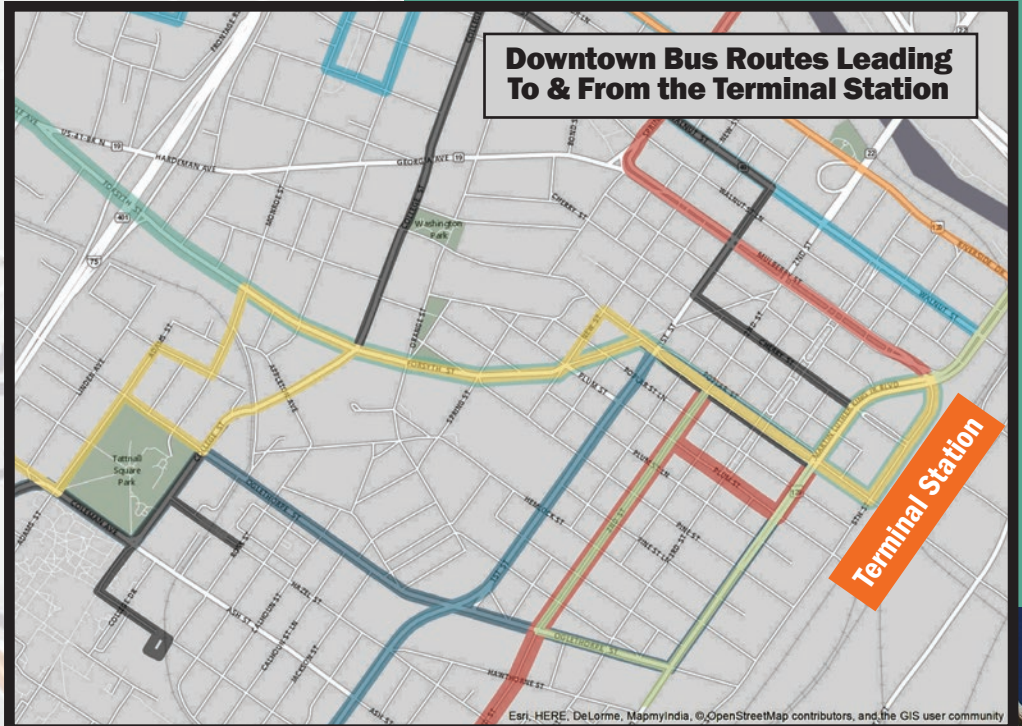

Weekday Schedule

Before noon times are shown in gray and white. After noon times are shown in color. Times may vary depending on weather conditions and traffic patterns.

LEAVE TERMINAL	PIO NONO AVE	FORSYTH/ CHARTER LN	ZEBULON RD. WAL-MART	FORSYTH/ CHARTER LN	PIO NONO AVE	CITY HALL	ARRIVE TERMINAL
6:20 AM	6:30 AM	6:37 AM	6:50 AM	7:03 AM	7:10 AM	7:18 AM	7:20 AM
7:25 AM	7:35 AM	7:42 AM	7:55 AM	8:08 AM	8:20 AM	8:29 AM	8:35 AM
8:40 AM	8:50 AM	8:57 AM	9:10 AM	9:23 AM	9:35 AM	9:44 AM	9:50 AM
9:55 AM	10:05 AM	10:12 AM	10:25 AM	10:38 AM	10:50 AM	10:59 AM	11:05 AM
11:10 AM	11:20 AM	11:27 AM	11:40 AM	11:53 AM	12:05 PM	12:14 PM	12:20 PM
12:25 PM	12:35 PM	12:42 PM	12:55 PM	1:08 PM	1:20 PM	1:29 PM	1:35 PM
1:40 PM	1:50 PM	1:57 PM	2:10 PM	2:23 PM	2:35 PM	2:44 PM	2:50 PM
2:55 PM	3:05 PM	3:12 PM	3:25 PM	3:38 PM	3:50 PM	3:59 PM	4:05 PM
4:10 PM	4:20 PM	4:27 PM	4:40 PM	4:53 PM	5:05 PM	5:14 PM	5:20 PM
5:25 PM	5:35 PM	5:42 PM	5:55 PM	6:08 PM	6:20 PM	6:29 PM	6:35 PM

Hours - 6:00am - 9:00pm

Paratransit: (478) 621-7116

Hours - 8:00am - 5:00pm

Vineville Zebulon Rd

Including stops at:

- Vineville Academy
- Vineville Apartments
- Coliseum Northside Hospital
- Wesleyan College
- Kroger/Walmart

Weekday Service

Bus Map & Schedule

Zebulon Rd

Forsyth Rd

Vineville Apartments

Vineville Academy

Forsyth St

Poplar St

Downtown Bus Routes To & From the Terminal Station

Esri, HERE, DeLorme, MapmyIndia, ©OpenStreetMap contributors, and the GIS user community